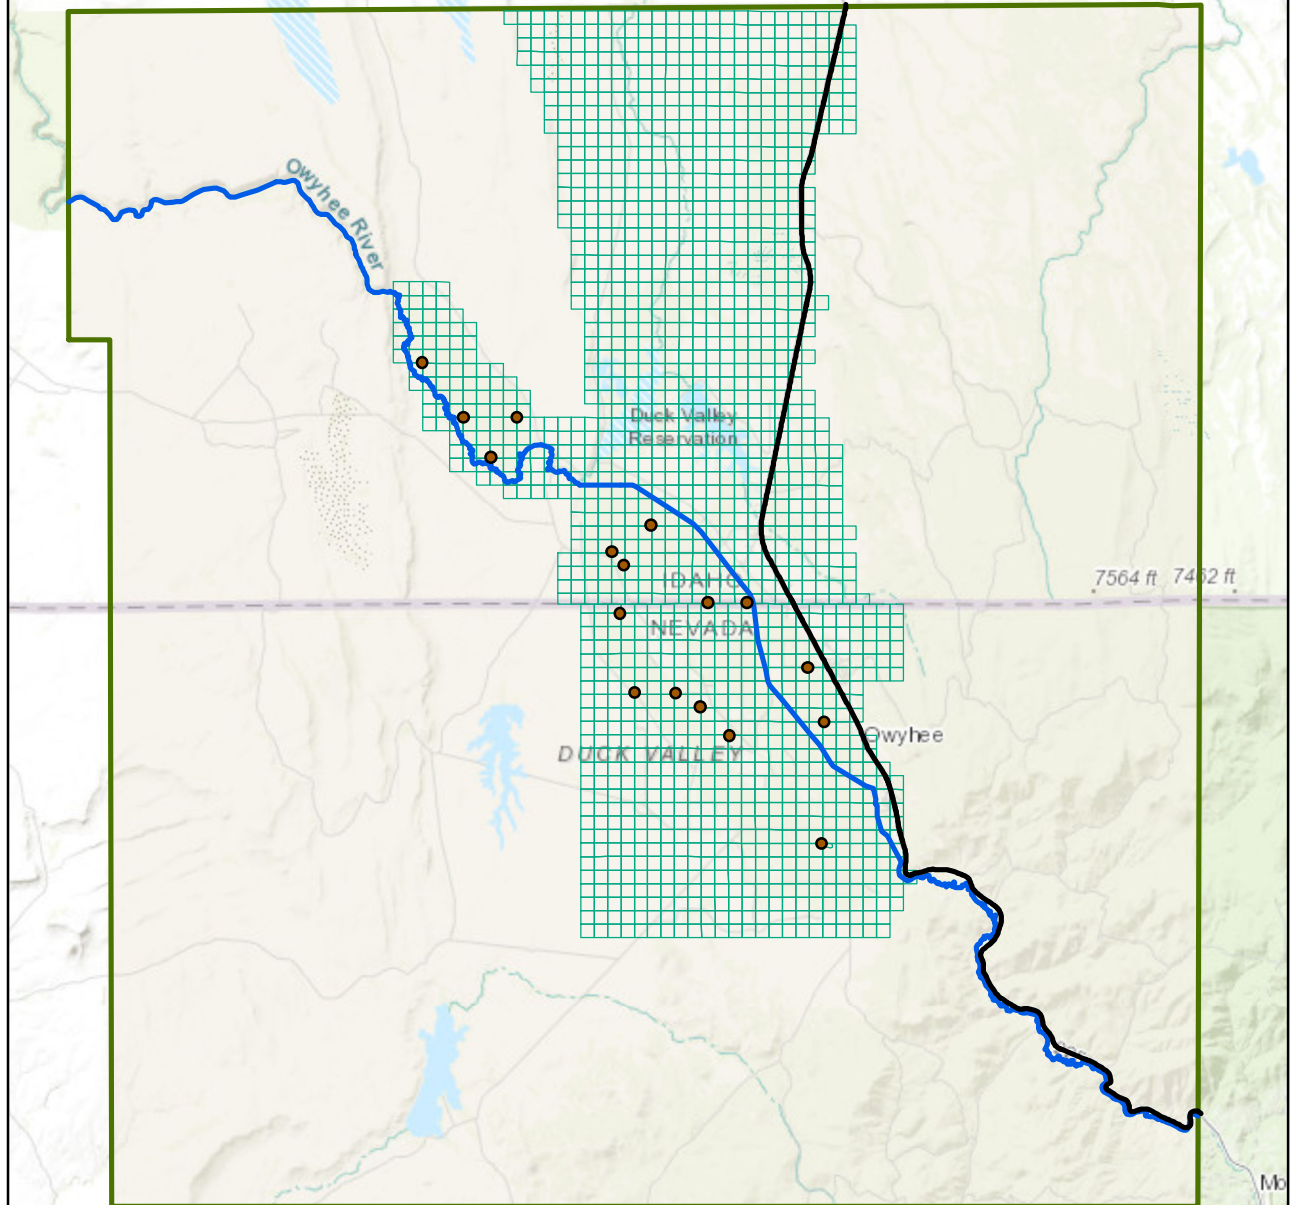

Duck Valley Tentative Solar Wells Locations

Legend

- Tentative_Solar_Wells_Locations
- State_Highway_NV225-ID51
- Owyhee_River
- Land_Tracks
- DV_Reservation

5 2.5 0 5 Miles

Sources: Esri, HERE, Garmin, Intermap, increment P Corp., GEBCO, USGS, FAO, NPS, NRCAN, GeoBase, IGN, Kadaster NL, Ordnance Survey, Esri Japan, METI, Esri China (Hong Kong), (c) OpenStreetMap contributors, and the GIS User Community