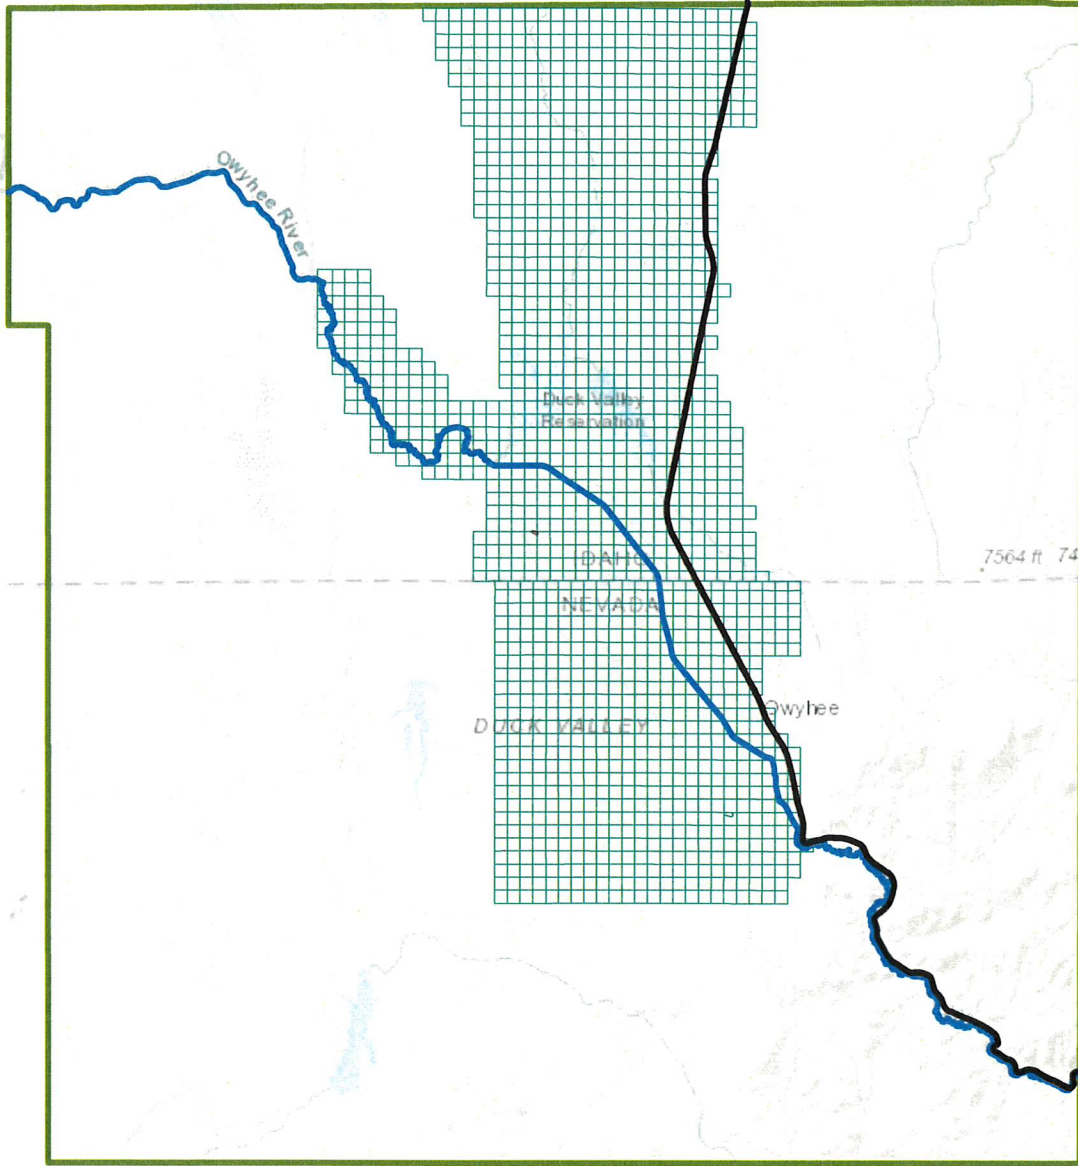

Duck Valley Indian Reservation Tracks

Legend

- State_Highway_NV225-ID51
- Owyhee_River
- Land_Tracks
- DV_Reservation

Sources: Esri, HERE, Garmin, Intermap, increment P Corp., GEBCO, USGS, FAO, NPS, NRCAN, GeoBase, IGN, Kadaster NL, Ordnance Survey, Esri Japan, METI, Esri China (Hong Kong), (c) OpenStreetMap contributors, and the GIS User Community