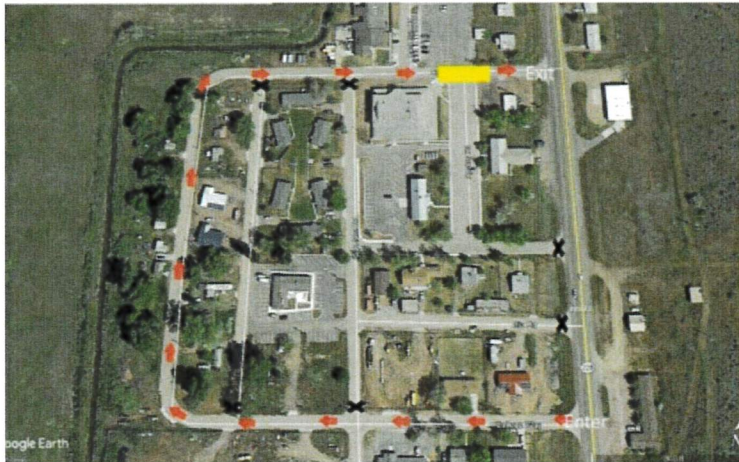

USDA FARMERS TO FAMILIES BOX

TUESDAY SEPT 29, 2020

4 PM

FIRST COME, FIRST SERVE

ELDERS 4-5 PM

1 PER HOUSEHOLD

EOC Workers Practice Social Distancing. Help us by:

- opening your trunk or backdoor (we will assist if needed)
- clearing a place for food to be place safely
- wearing a mask during communication with EOC workers

ITEMS INCLUDE:

- 2% MILK
- MOZZRELLA
- COTTAGE CHEESE
- YOGURT
- APPLES
- ONIONS
- ORANGES
- SQUASH
- EGGS
- PRE-COOKED CHICKEN

Traffic:

Enter on College Way (Computer Lab)

Exit on OPD Road (HDC/Jail)

Brought to you by: